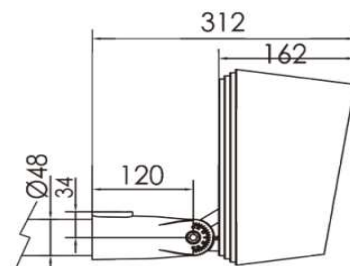

Dia=260mm
H=162mm

Frame

Aluminium Die-cast

Color Tempertaure

4000K

Power

60 W

Total Luminous Flux

5400 lm

Efficacy

90 lm/W

IP rating

66

Beam angle

2.6, 3.5, 12, 20, 30,
60, 10x70, 5x20 Degree

Color Rendering

220-240 VAC

Standard Lifetime

L70 minimum at 50,000
burning hours

Dimension diagram

Remarks:-

Address: Plot #7 Saroorpur-Nangla Industrial Area, Ballabgarh-Sohna Road, Faridabad-121005

Email: info@sovitron.com